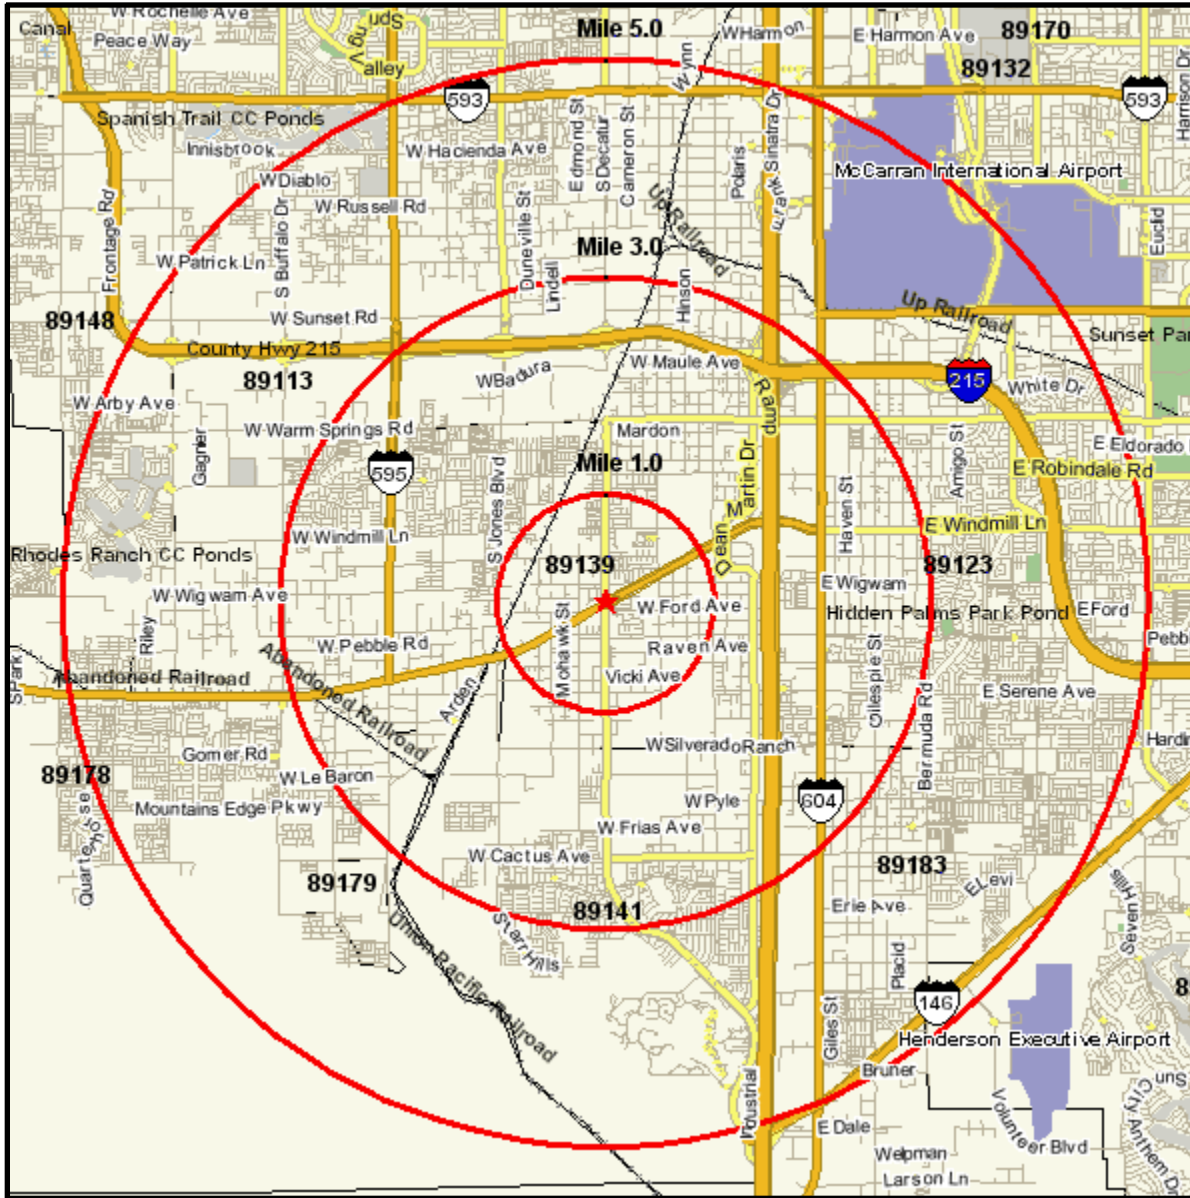

Area Map

Prepared For: Territory Incorporated
 Project Code: 3397608

Order #: 966836499
 Site: 01

BLUE DIAMOND RD AT S DECATUR
 BLVD
 LAS VEGAS, NV 89139
 Coord: 36.032600, -115.207800
 Radius - See Appendix for Details

- ★ Point
- Interstate Highways
- US Highways
- State Highways
- Major Highways
- Major Roads
- Roads
- Railroads
- Landmarks
- Parks
- Hydrography
- Airports
- Zip Code
- State
- Ocean

Area Map

Prepared For: Territory Incorporated
Project Code: 3397608

Order #: 966836499
Site: 01

Appendix: Area Listing

Area Name:

Type: Radius 1

Radius Definition:

BLUE DIAMOND RD AT S DECATUR BLVD	Center Point:	36.032600	-115.207800
LAS VEGAS, NV 89139	Circle/Band:	0.00 -	1.00

Area Name:

Type: Radius 2

Radius Definition:

BLUE DIAMOND RD AT S DECATUR BLVD	Center Point:	36.032600	-115.207800
LAS VEGAS, NV 89139	Circle/Band:	0.00 -	3.00

Area Name:

Type: Radius 3

Radius Definition:

BLUE DIAMOND RD AT S DECATUR BLVD	Center Point:	36.032600	-115.207800
LAS VEGAS, NV 89139	Circle/Band:	0.00 -	5.00