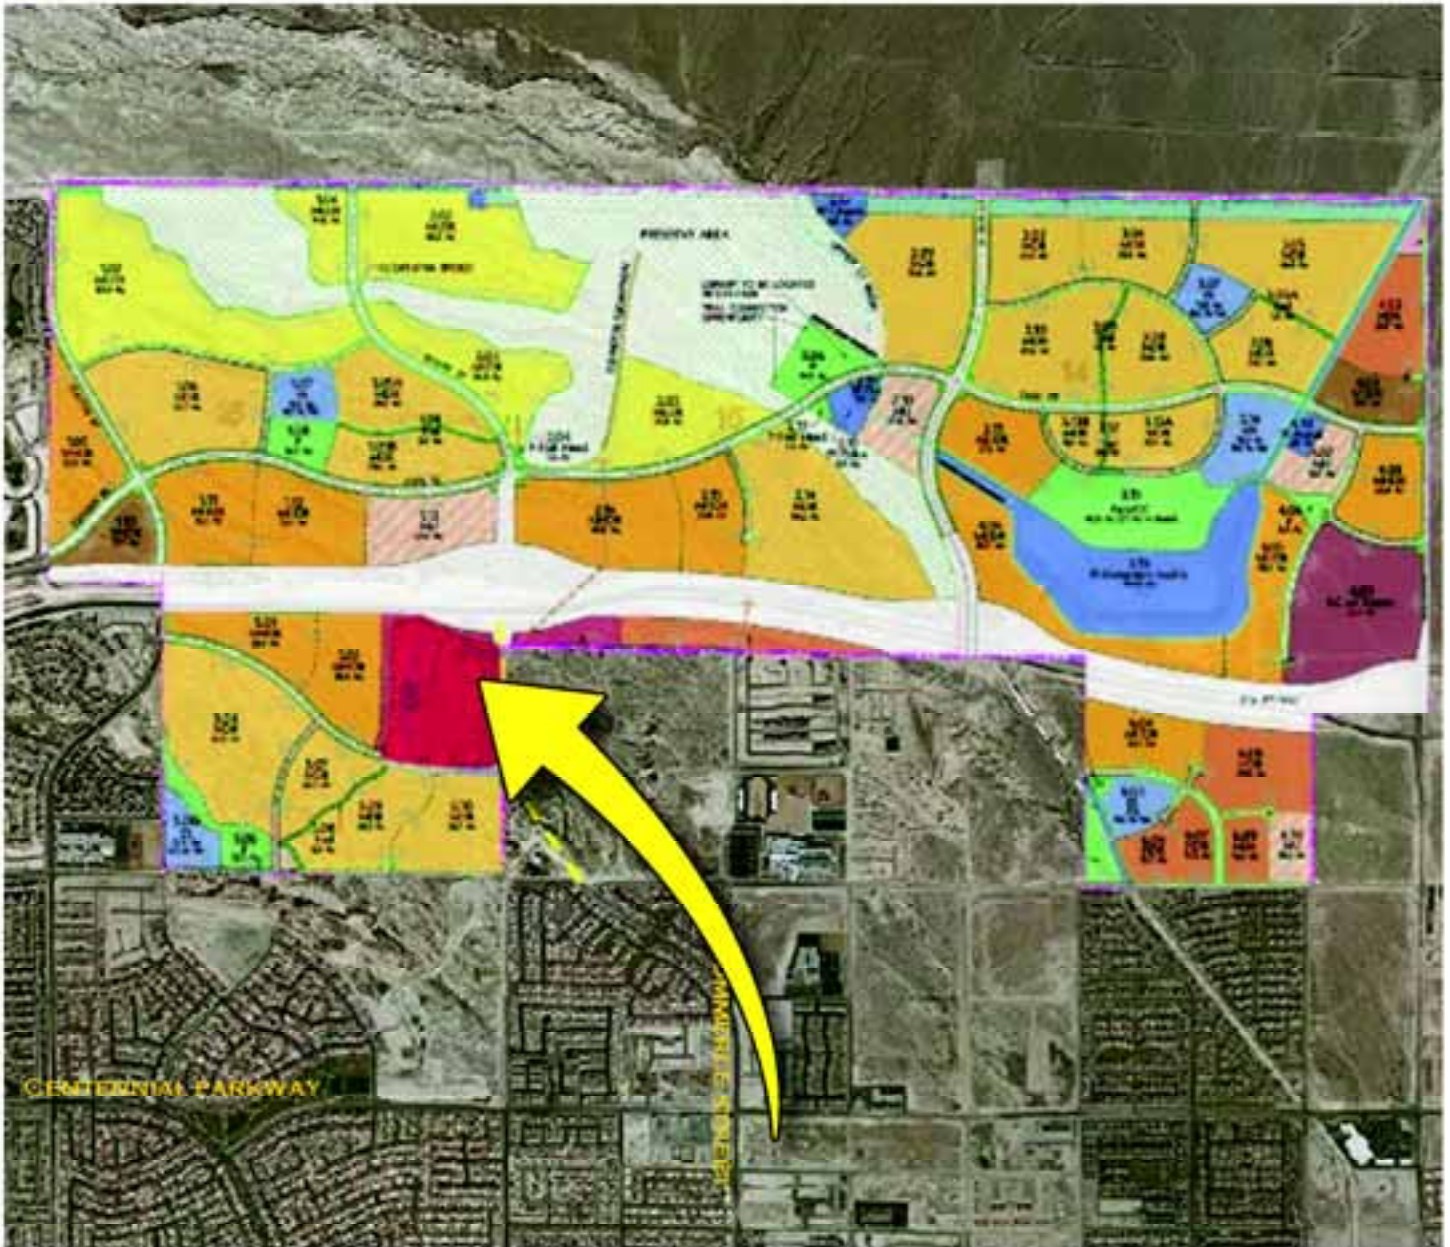

TOWN CENTER